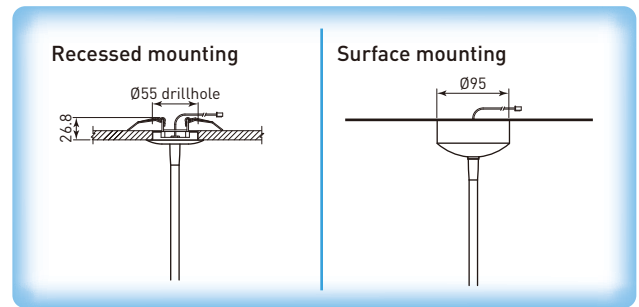

## Flexible XL3 LED Spotlight FL25-93 & FL48-93

- 7.5W
- With 25° optic lens
- With LD700.3 LED driver
- Finishes: black / bright silver (NBK)

Illustration	Article Code	Model	Light color	Flux (lm)	Efficacy (lm/watt)	
<p>SCL-FL25-93NBK</p>	<ul style="list-style-type: none"> <li>• With 250mm L. flexible arm</li> <li>• Recessed mounting, Ø55 drillhole</li> </ul>					
	08.022930.921	RCL-FL25-93NBK-CW	cool white	599	89.6	
	08.022930.911	RCL-FL25-93NBK-WW	warm white	524	78.3	
	<ul style="list-style-type: none"> <li>• Surface mounting</li> </ul>					
	08.052930.921	SCL-FL25-93NBK-CW	cool white	599	89.6	
	08.052930.911	SCL-FL25-93NBK-WW	warm white	524	78.3	
	<p>RCL-FL48-93NBK</p>	<ul style="list-style-type: none"> <li>• With 480mm L. flexible arm</li> <li>• Recessed mounting, Ø55 drillhole</li> </ul>				
		08.023930.921	RCL-FL48-93NBK-CW	cool white	599	89.6
08.023930.911		RCL-FL48-93NBK-WW	warm white	524	78.3	
<ul style="list-style-type: none"> <li>• Surface mounting</li> </ul>						
08.053930.921		SCL-FL48-93NBK-CW	cool white	599	89.6	
08.053930.911		SCL-FL48-93NBK-WW	warm white	524	78.3	